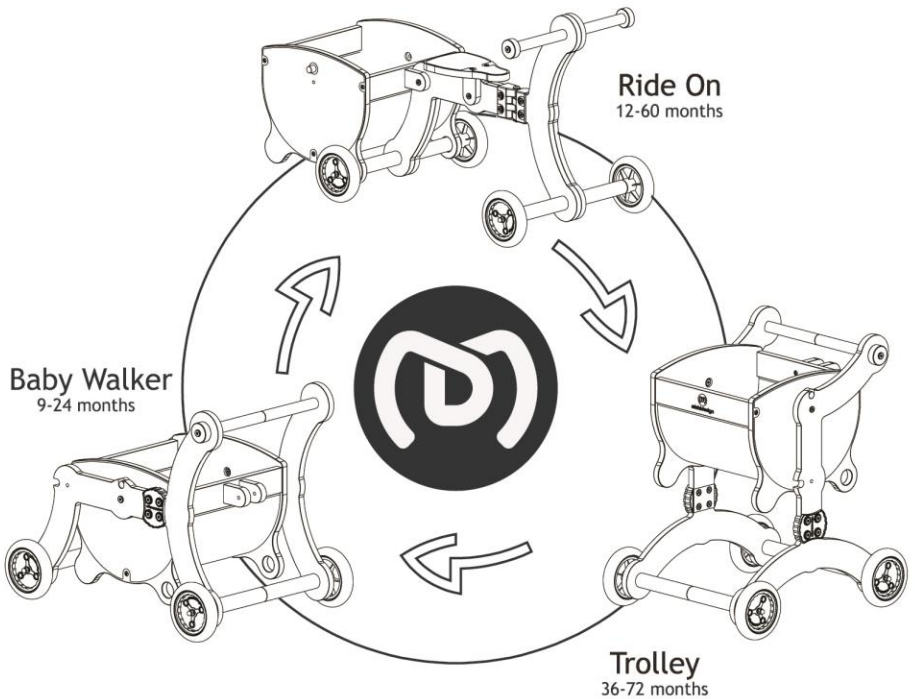

⚠ WARNING:
ASSEMBLY BY AN ADULT.

Grow Up

the transformable toy that grows up with your child

Designed By Mishael Tzoreff

3 IN 1

mishidesign

EN Thank you for purchasing this MISHIDESIGN product. MISHIDESIGN is committed to customer satisfaction. Every effort has been made to ensure that your purchase is complete with quality components and simple instructions for assembly.

Baby Walker

9-24 months

Step 1- Left

Step 1- Right

Step 2 - Left

Step 2 - Right

Step 3

Step 4

Step 5

Step 6

Ride On

12-60 months

Step 1

Step 2

Step 3

Step 4

Trolley

36-72 months

Step 1- Left

Step 1- Right

Step 2- Left

Step 2- Right

Step 3

Step 4